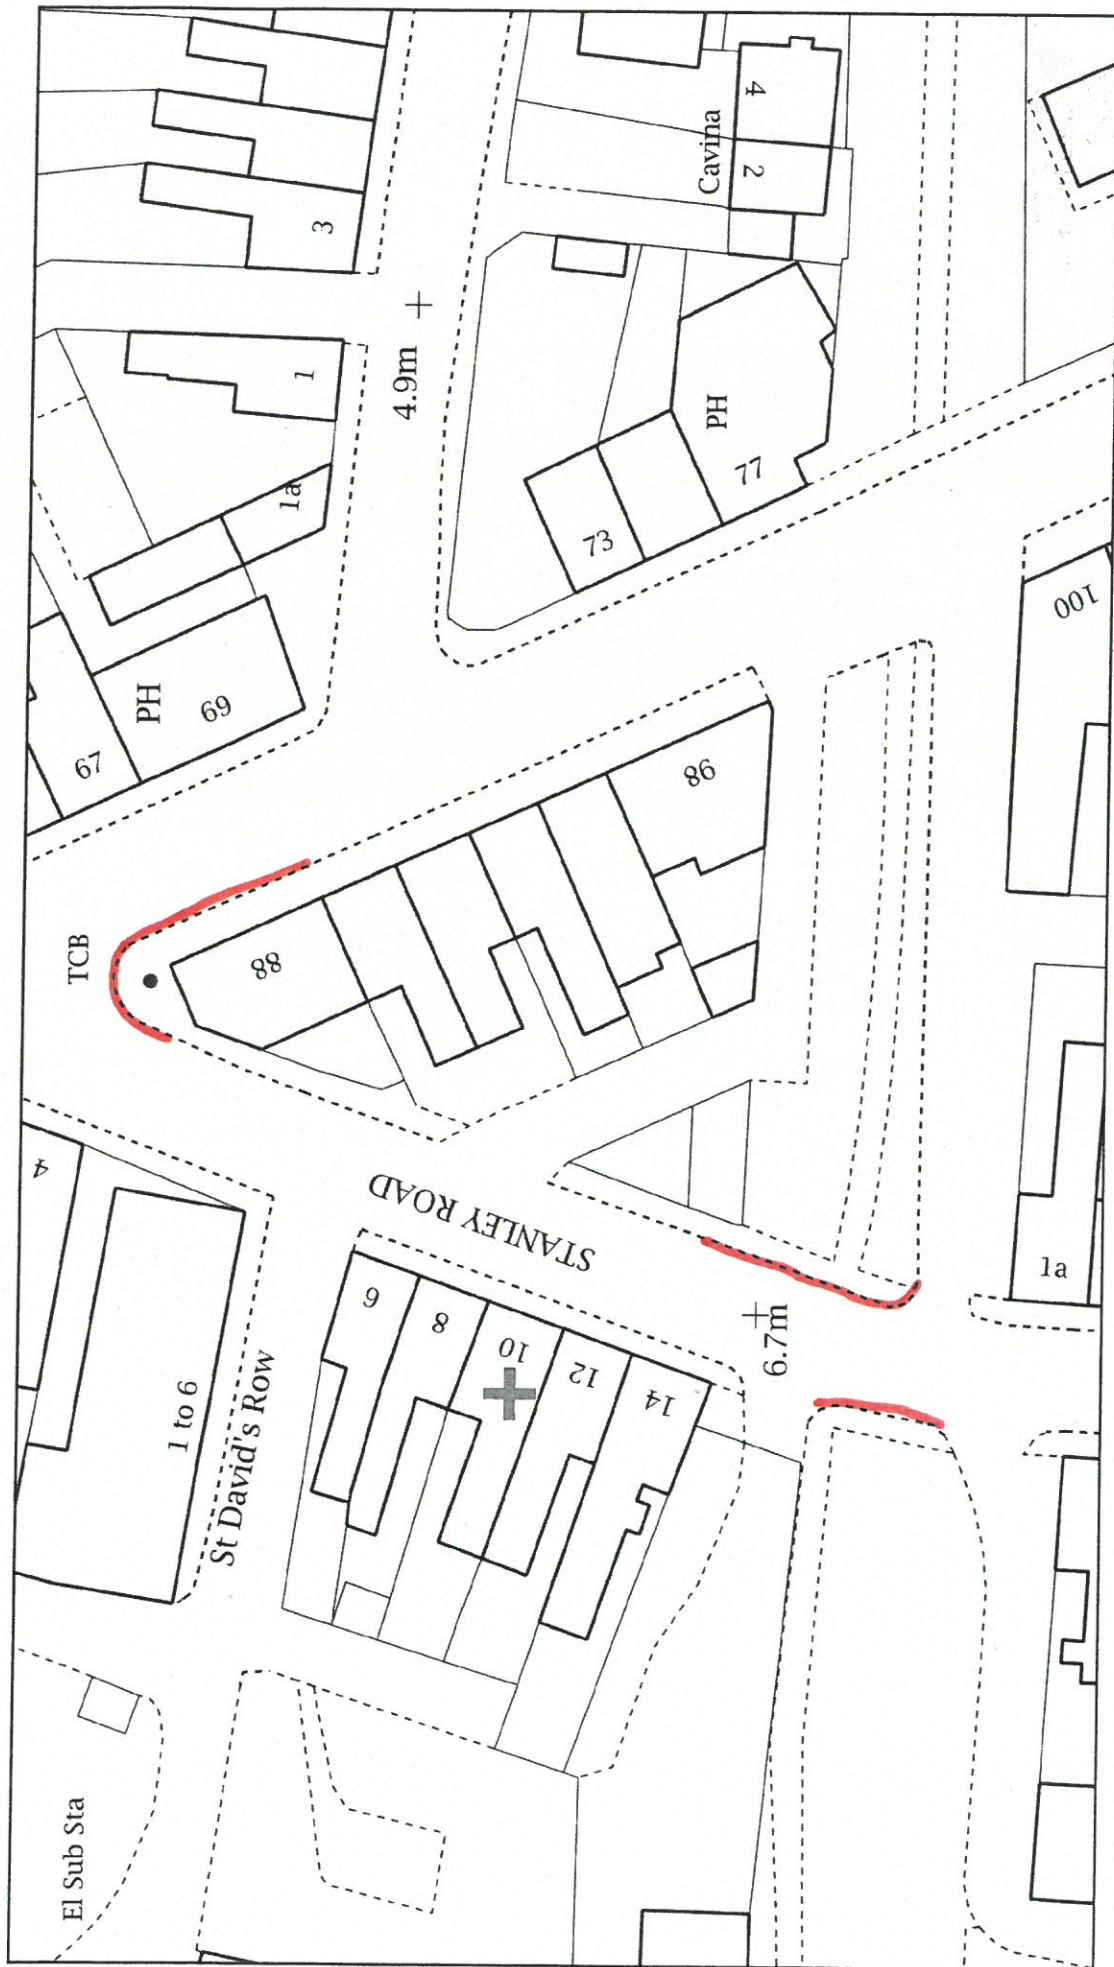

**PROHIBITION OF WAITING AT ANY TIME,
 STANLEY ROAD, LLANELLI**

Graddfa Scale 1:500

Canol y Map [250913.72, 199060.52] Map Centre

Dyddiad Date 24/06/2015